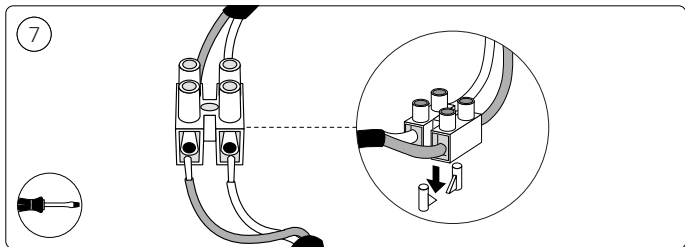

IP44

3/8"

8mm

12

!

Signify
I.B.R.S. / C.C.R.I. Numéro 10461
5600 VB Eindhoven,
the Netherlands
☎00800-74454775

© 2021 Signify Holding
All rights reserved

www.philips.com/lighting