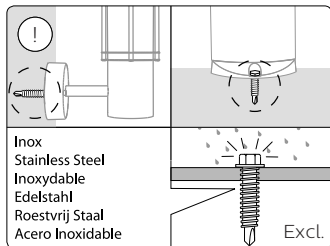

IP44

3/8"

8mm

12

!

Signify
I.B.R.S. / C.C.R.I. Numéro 10461
5600 VB Eindhoven,
the Netherlands
☎00800-74454775

© 2021 Signify Holding
All rights reserved

www.philips.com/lighting