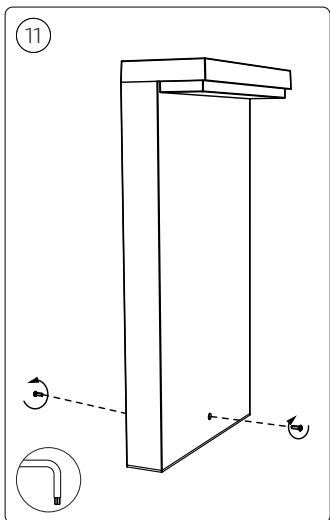

IP44

3/8"

8mm

12

!

Signify
I.B.R.S. / C.C.R.I. Numéro 10461
5600 VB Eindhoven,
the Netherlands
☎00800-74454775

© 2021 Signify Holding
All rights reserved

www.philips.com/lighting