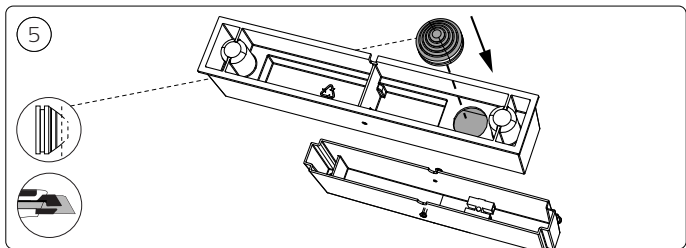

IP44

3/8"

8mm

12

!

Signify
I.B.R.S. / C.C.R.I. Numéro 10461
5600 VB Eindhoven,
the Netherlands
☎00800-74454775

© 2021 Signify Holding
All rights reserved

www.philips.com/lighting