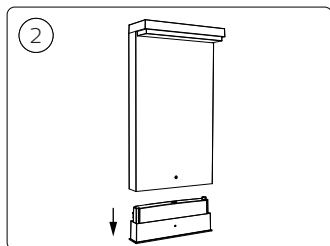

IP44

3/8"

8mm

12

!

Signify
I.B.R.S. / C.C.R.I. Numéro 10461
5600 VB Eindhoven,
the Netherlands
☎00800-74454775

© 2021 Signify Holding
All rights reserved

www.philips.com/lighting