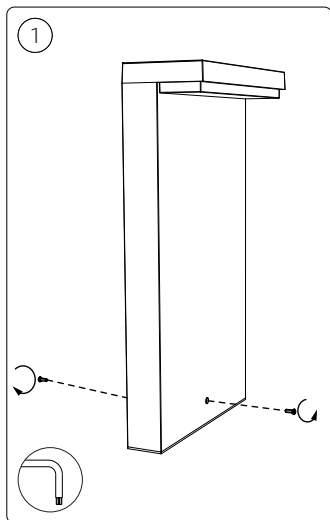

IP44

3/8"

8mm

12

!

Signify
I.B.R.S. / C.C.R.I. Numéro 10461
5600 VB Eindhoven,
the Netherlands
☎00800-74454775

© 2021 Signify Holding
All rights reserved

www.philips.com/lighting