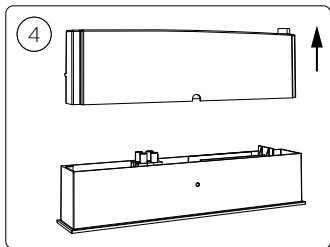

IP44

3/8"

8mm

12

!

Signify
I.B.R.S. / C.C.R.I. Numéro 10461
5600 VB Eindhoven,
the Netherlands
☎00800-74454775

© 2021 Signify Holding
All rights reserved

www.philips.com/lighting