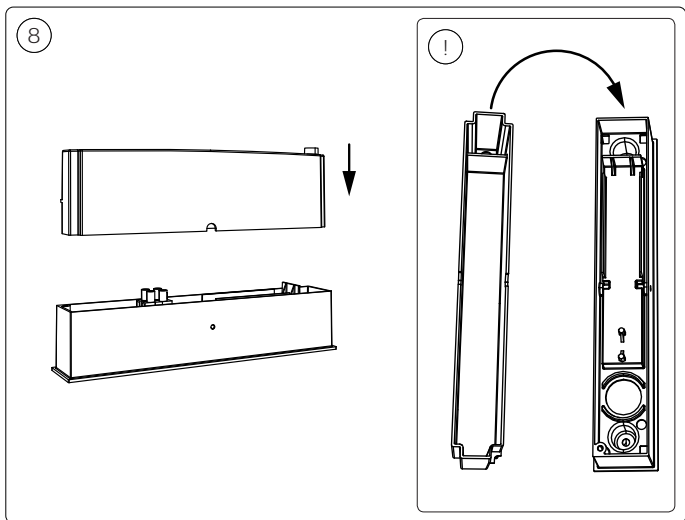

IP44

3/8"

8mm

12

!

Signify
I.B.R.S. / C.C.R.I. Numéro 10461
5600 VB Eindhoven,
the Netherlands
☎00800-74454775

© 2021 Signify Holding
All rights reserved

www.philips.com/lighting