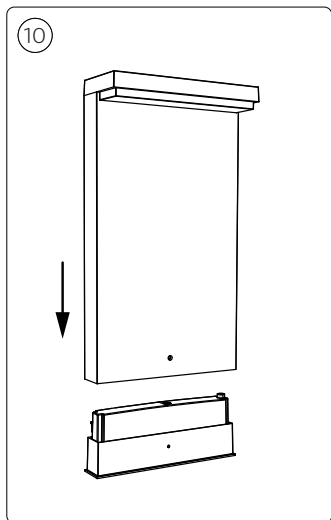

IP44

3/8"

8mm

12

!

Signify
I.B.R.S. / C.C.R.I. Numéro 10461
5600 VB Eindhoven,
the Netherlands
☎00800-74454775

© 2021 Signify Holding
All rights reserved

www.philips.com/lighting