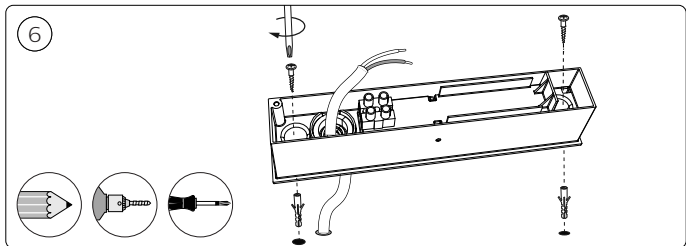

IP44

3/8"

8mm

12

!

Signify
I.B.R.S. / C.C.R.I. Numéro 10461
5600 VB Eindhoven,
the Netherlands
☎00800-74454775

© 2021 Signify Holding
All rights reserved

www.philips.com/lighting