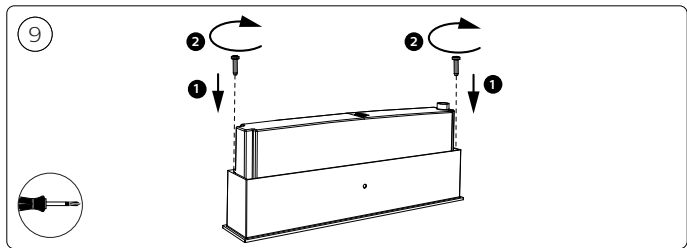

IP44

3/8"

8mm

12

!

Signify
I.B.R.S. / C.C.R.I. Numéro 10461
5600 VB Eindhoven,
the Netherlands
☎00800-74454775

© 2021 Signify Holding
All rights reserved

www.philips.com/lighting